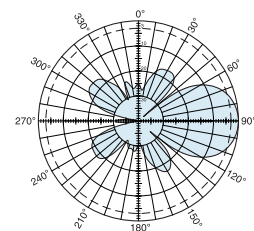

The Kathrein-Scala Miniflector® is a medium-gain half-parabolic antenna designed for fixed-station radio systems.

- Heavy-duty construction of anodized aluminum pipe, tubing and castings plus stainless steel hardware and fastenings for corrosion resistance.
- The feed assembly is foam-potted and sealed for maximum reliability in severe environments.

Specifications:

Frequency range	890–960 MHz
Gain	16 dBi
Impedance	50 ohms
VSWR	< 1.5:1
Polarization	Vertical
Front-to-back ratio	>23 dB
Maximum input power	100 watts (at 50°C)
H-plane beamwidth	16 degrees (half-power)
E-plane beamwidth	30 degrees (half-power)
Connector	N female
Weight	13 lb (5.9 kg)
Dimensions	44.9 x 17.8 x 16.8 inches (1140 x 451 x 428 mm)
Wind load at 93 mph (150kph) Front/Side	50 lbf / 28 lbf (222 N) / (121 N)
Wind survival rating*	120 mph (200 kph)
Shipping dimensions	47 x 18.5 x 16.5 inches (1194 x 470 x 419 mm)
Shipping weight	20 lb (9.1 kg)
Mounting	Mounting kits available for masts of 2.375 to 4.5 inch (60 to 114 mm) OD.

See reverse for order information.

H-plane
Horizontal pattern – V-polarization

E-plane
Vertical pattern – V-polarization

* Mechanical design is based on environmental conditions as stipulated in EIA-222-F (June 1996) and/or ETS 300 019-1-4 which include the static mechanical load imposed on an antenna by wind at maximum velocity. See the Engineering Section of the catalog for further details.