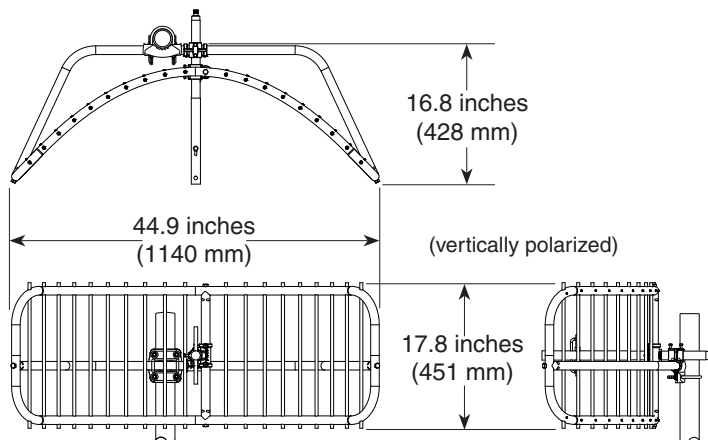

Specifications:

Frequency range	890–960 MHz
Gain	16 dBi
Impedance	50 ohms
VSWR	< 1.5:1
Polarization	Vertical
Front-to-back ratio	>23 dB
Maximum input power	100 watts (at 50°C)
H-plane beamwidth	16 degrees (half-power)
E-plane beamwidth	30 degrees (half-power)
Connector	N female
Weight	13 lb (5.9 kg)
Dimensions	44.9 x 17.8 x 16.8 inches (1140 x 451 x 428 mm)
Wind load at 93 mph (150kph) Front/Side	50 lbf / 28 lbf (222 N) / (121 N)
Wind survival rating*	120 mph (200 kph)
Shipping dimensions	47 x 18.5 x 16.5 inches (1194 x 470 x 419 mm)
Shipping weight	20 lb (9.1 kg)
Mounting	Mounting kits available for masts of 2.375 to 4.5 inch (60 to 114 mm) OD.

See reverse for order information.

H-plane
Horizontal pattern – V-polarization

E-plane
Vertical pattern – V-polarization

* Mechanical design is based on environmental conditions as stipulated in EIA-222-F (June 1996) and/or ETS 300 019-1-4 which include the static mechanical load imposed on an antenna by wind at maximum velocity. See the Engineering Section of the catalog for further details.

10043-J

MINIFLECTOR is a registered trademark of Kathrein Inc., Scala Division.

Mounting Options:

Model	Description
MKPX-2	Mounting Kit for 2.375 inch (60 mm) OD mast.
MKPX-3	Mounting Kit for 2.875 inch (73 mm) OD mast.
MKPX-4	Mounting Kit for 3.5 inch (89 mm) OD mast.
MKPX-5	Mounting Kit for 4 inch (102 mm) OD mast.
MKPX-6	Mounting Kit for 4.5 inch (114 mm) OD mast.