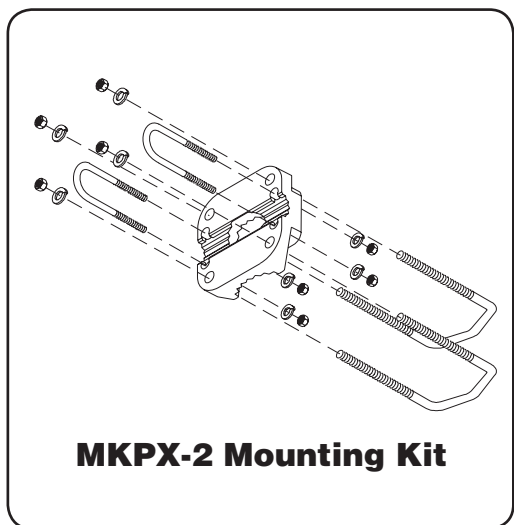

The Kathrein-Scala Miniflector® is a medium-gain half-parabolic antenna designed for fixed-station radio systems.

- Heavy-duty construction of anodized aluminum pipe, tubing and castings plus stainless steel hardware and fastenings for corrosion resistance.
- The feed assembly is foam-potted and sealed for maximum reliability in severe environments.

Specifications:

Frequency range	890–960 MHz
Gain	16 dBi
Impedance	50 ohms
VSWR	< 1.5:1
Polarization	Vertical
Front-to-back ratio	>23 dB
Maximum input power	100 watts (at 50°C)
H-plane beamwidth	16 degrees (half-power)
E-plane beamwidth	30 degrees (half-power)
Connector	N female
Weight	13 lb (5.9 kg)
Dimensions	44.9 x 17.8 x 16.8 inches (1140 x 451 x 428 mm)
Wind load at 93 mph (150kph) Front/Side	50 lbf / 28 lbf (222 N) / (121 N)
Wind survival rating*	120 mph (200 kph)
Shipping dimensions	47 x 18.5 x 16.5 inches (1194 x 470 x 419 mm)
Shipping weight	20 lb (9.1 kg)
Mounting	Mounting kits available for masts of 2.375 to 4.5 inch (60 to 114 mm) OD.

See reverse for order information.

H-plane
Horizontal pattern – V-polarization

E-plane
Vertical pattern – V-polarization

* Mechanical design is based on environmental conditions as stipulated in EIA-222-F (June 1996) and/or ETS 300 019-1-4 which include the static mechanical load imposed on an antenna by wind at maximum velocity. See the Engineering Section of the catalog for further details.

10043-J

MINIFLECTOR is a registered trademark of Kathrein Inc., Scala Division.

Mounting Options:

Model	Description
MKPX-2	Mounting Kit for 2.375 inch (60 mm) OD mast.
MKPX-3	Mounting Kit for 2.875 inch (73 mm) OD mast.
MKPX-4	Mounting Kit for 3.5 inch (89 mm) OD mast.
MKPX-5	Mounting Kit for 4 inch (102 mm) OD mast.
MKPX-6	Mounting Kit for 4.5 inch (114 mm) OD mast.