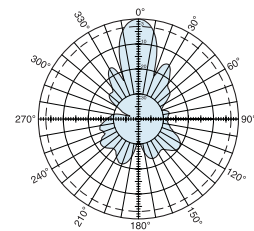

The Kathrein-Scala Miniflector® is a medium-gain half-parabolic antenna designed for fixed-station radio systems.

- Heavy-duty construction of anodized aluminum pipe, tubing and castings plus stainless steel hardware and fastenings for corrosion resistance.
- The feed assembly is foam-potted and sealed for maximum reliability in severe environments.

Specifications:

Frequency range	890–960 MHz
Gain	16 dBi
Impedance	50 ohms
VSWR	< 1.5:1
Polarization	Vertical
Front-to-back ratio	>23 dB
Maximum input power	100 watts (at 50°C)
H-plane beamwidth	16 degrees (half-power)
E-plane beamwidth	30 degrees (half-power)
Connector	N female
Weight	13 lb (5.9 kg)
Dimensions	44.9 x 17.8 x 16.8 inches (1140 x 451 x 428 mm)
Wind load at 93 mph (150kph) Front/Side	50 lbf / 28 lbf (222 N) / (121 N)
Wind survival rating*	120 mph (200 kph)
Shipping dimensions	47 x 18.5 x 16.5 inches (1194 x 470 x 419 mm)
Shipping weight	20 lb (9.1 kg)
Mounting	Mounting kits available for masts of 2.375 to 4.5 inch (60 to 114 mm) OD.

See reverse for order information.

H-plane
Horizontal pattern – V-polarization

E-plane
Vertical pattern – V-polarization

* Mechanical design is based on environmental conditions as stipulated in EIA-222-F (June 1996) and/or ETS 300 019-1-4 which include the static mechanical load imposed on an antenna by wind at maximum velocity. See the Engineering Section of the catalog for further details.