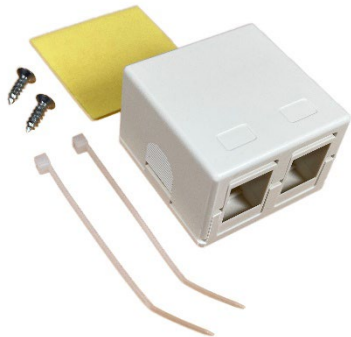

Surface Mount Box Keystone 2 Port White

Features

- Compact surface mount box
- Accepts all standard keystone jacks, incl. R&M keystone
- Double sided foam tape
- Two mounting screws
- Two zip ties
- RAL 9010