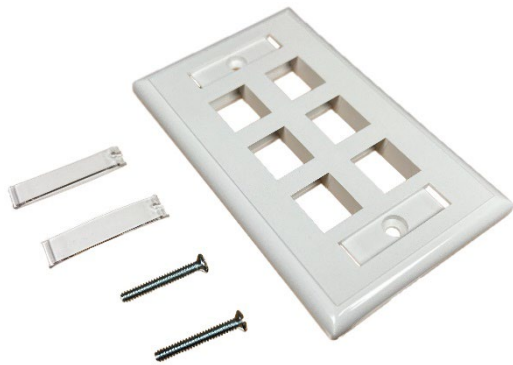

# Faceplate Keystone 6 Port White

## Features

- Single gang faceplate
- Accepts all standard keystone jacks, incl. R&M keystone
- Flush mount (matching surface mount frame available)
- Two labeling windows with fitting paper strips
- Two mounting screws
- Material ABS V0
- Color RAL 9010 white