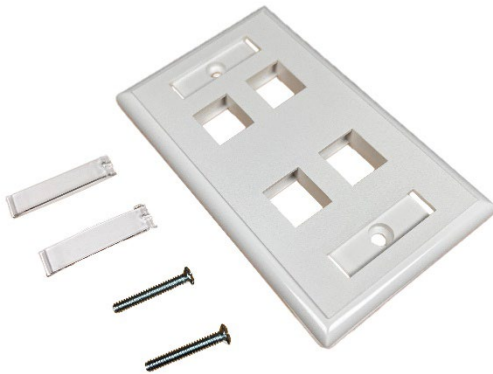

Faceplate Keystone 4 Port White

Features

- Single gang faceplate
- Accepts all standard keystone jacks, incl. R&M keystone
- Flush mount (matching surface mount frame available)
- Two labeling windows with fitting paper strips
- Two mounting screws
- Material ABS V0
- Color RAL 9010 white