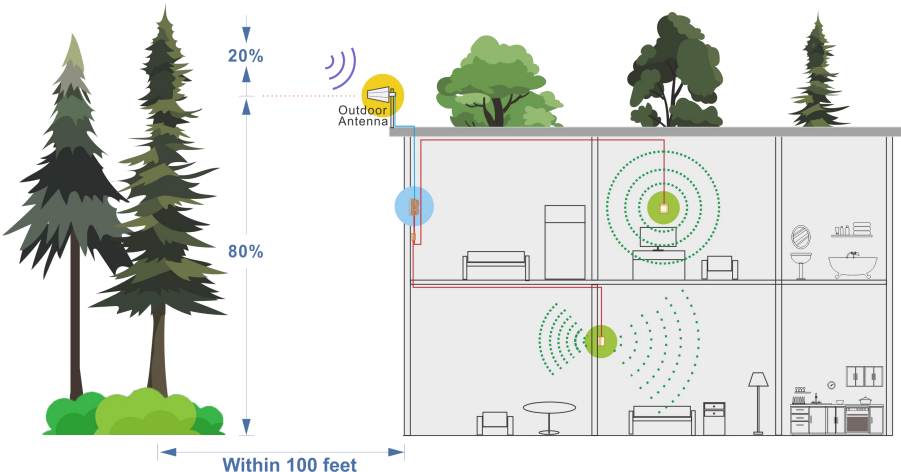

## Features

- Dual interior antennas, for multiroom coverage, stop walking around to find a stronger signal! Enhances the signal up to 1000X, with a coverage area of 8,000 sq ft. and up. (Note: coverage area range depends on the outdoor signal level: 1-2 bars (-100dBm) ~1,000 sq ft. , 3-4 bars (-90dBm) ~4,000 sq ft. , 5 bars (-80dBm) ~8,000 sq ft.
- High gain up to 70DB, pick up weak signal over long distance. Boosts voice, text and data signals. Enjoy crystal-clear phone calls, while reducing dropped calls, and superfast data speeds. Better voice quality, faster uploads and downloads. No more slow internet connections or long buffer times while watching your favorite streaming to shows and movies. Give your smartphone, tablet, data card, and notebooks boosted speeds all at the same time.
- 5G Ready for bands 12/17, 13, 5, 2/25, 4. Compatible With All US & Canada Carriers, Including: **AT&T, Verizon, T-mobile, Sprint, U.S. Cellular, Bell, Telus, Rogers, Fido, Sasktel, MTS** Etc All Across North America.
- FCC APPROVED: The booster is compliant with the requirements of the standards applied. Meeting all FCC guidelines and without interrupting or harming any cell carriers' signals to and from the cell tower.
- With A Better Incoming Signal, Cell Phones Require Less Output Power To Send And Receive A Signal. This Can Significantly **Reduce** The Required **Transmission Power** Of Mobile Phones And Therefore Reduce The Level Of Electromagnetic Radiation Exposure To The Human Body.

## Kit Includes

Booster

Outside Antenna

Inside Antenna\*2

Power feeder

3\*30 ft&1\*15 ft RG6 cables

Power

Accessories

## Installation

## Coverage Area

Power level at the outdoor antenna location	Coverage Area (sq. ft.)
Strong (5 bars on the cellphone)	8,000 ●
Medium (3~4 bars on the cellphone)	4,000 ●
Weak (1~2 bars on the cellphone)	1,000 ●