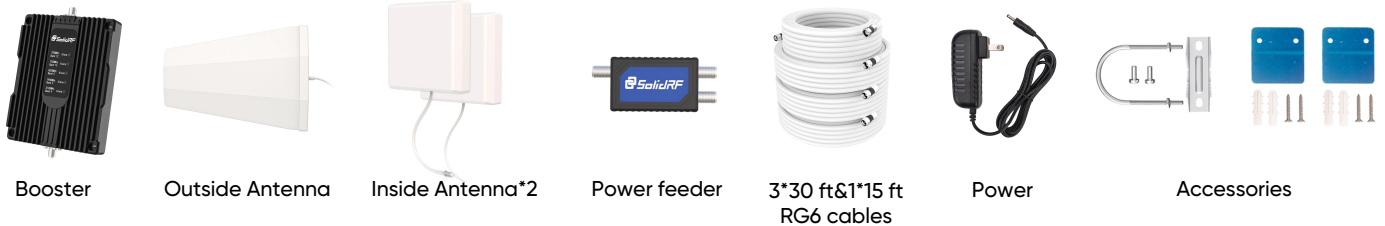

# Signal Plus

SKU: SR031201

## Features

- Dual interior antennas, for multiroom coverage, stop walking around to find a stronger signal! Enhances the signal up to 1000X, with a coverage area of 8,000 sq ft. and up. (Note: coverage area range depends on the outdoor signal level: 1-2 bars (-100dBm) ~1,000 sq ft. , 3-4 bars (-90dBm) ~4,000 sq ft. , 5 bars (-80dBm) ~8,000 sq ft.
- High gain up to 70DB, pick up weak signal over long distance. Boosts voice, text and data signals. Enjoy crystal-clear phone calls, while reducing dropped calls, and superfast data speeds. Better voice quality, faster uploads and downloads. No more slow internet connections or long buffer times while watching your favorite streaming to shows and movies. Give your smartphone, tablet, data card, and notebooks boosted speeds all at the same time.
- 5G Ready for bands 12/17, 13, 5, 2/25, 4. Compatible With All US & Canada Carriers, Including: **AT&T, Verizon, T-mobile, Sprint, U.S. Cellular, Bell, Telus, Rogers, Fido, Sasktel, MTS** Etc All Across North America.
- FCC APPROVED: The booster is compliant with the requirements of the standards applied. Meeting all FCC guidelines and without interrupting or harming any cell carriers' signals to and from the cell tower.
- With A Better Incoming Signal, Cell Phones Require Less Output Power To Send And Receive A Signal. This Can Significantly **Reduce** The Required **Transmission Power** Of Mobile Phones And Therefore Reduce The Level Of Electromagnetic Radiation Exposure To The Human Body.

## Kit Includes

Booster

Outside Antenna

Inside Antenna\*2

Power feeder

3\*30 ft&1\*15 ft RG6 cables

Power

Accessories