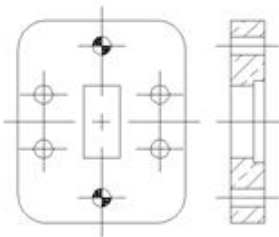

223306-120

Pressure Window for WR75, 10.0–15.0 GHz, mates to PDR120

Electrical Specifications

Operating Frequency Band 10.0 – 15.0 GHz

VSWR 1.04

General Specifications

Component	Pressure Window
Waveguide Size	WR75 | WG17 | R120
Interface	UDR120
Mates to Interface	PDR120

Interface

Mates to Interface

Regulatory Compliance/Certifications

Agency	Classification
ISO 9001:2008	Designed, manufactured and/or distributed under this quality management system