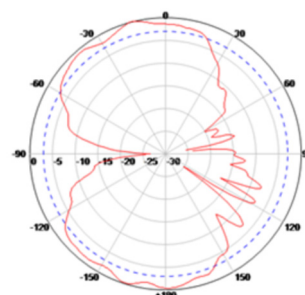

698-2700 MHz 1/3.5 dBi Omnidirectional LTE Antenna with N Plug

Ventev's TerraWave 698-2700 MHz 1/3.5 dBi omnidirectional antenna is designed for wireless networks operating in the LTE, GSM, CDMA, PCS, 4/5G and Wi-Fi / WLAN frequency ranges. This antenna has an N Male Connector and UV resistant radome. It is optimized for outdoor deployments with cellular modems where the antenna will be exposed to the elements. *Every TerraWave antenna is RoHS compliant, and is covered by Ventev's two-year TerraNet warranty program. For more information, contact a regional sales executive at 210-375-8482, 800-851-4965 or sales@ventev.com.*

Specifications		
Model No.	M301002001D0007	
Frequency Range	698-960 MHz	1710-2700 MHz
Gain	1 dBi	3.5 dBi
VSWR	≤ 2.5	≤ 2
Horizontal Beamwidth	360°	
Vertical Beamwidth	75° +/-15°	
Polarization	Vertical	
Max Power	50 Watts	
Connector	N Male	
Radome	Black UV Resistant ABS	
Dimensions	7.75" x .75"	
Mounting Method	Direct Connect	

Radiation Patterns

698 MHz

1710 MHz

2700 MHz

E Pattern

H Pattern