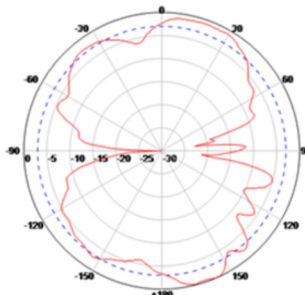

698-2700 MHz 1/3.5 dBi Omnidirectional LTE Antenna with N Plug

Ventev's TerraWave 698-2700 MHz 1/3.5 dBi omnidirectional antenna is designed for wireless networks operating in the LTE, GSM, CDMA, PCS, 4/5G and Wi-Fi / WLAN frequency ranges. This antenna has an N Male Connector and UV resistant radome. It is optimized for outdoor deployments with cellular modems where the antenna will be exposed to the elements. *Every TerraWave antenna is RoHS compliant, and is covered by Ventev's two-year TerraNet warranty program. For more information, contact a regional sales executive at 210-375-8482, 800-851-4965 or sales@ventev.com.*

Specifications		
Model No.	M301002001D0007	
Frequency Range	698-960 MHz	1710-2700 MHz
Gain	1 dBi	3.5 dBi
VSWR	≤ 2.5	≤ 2
Horizontal Beamwidth	360°	
Vertical Beamwidth	75° +/-15°	
Polarization	Vertical	
Max Power	50 Watts	
Connector	N Male	
Radome	Black UV Resistant ABS	
Dimensions	7.75" x .75"	
Mounting Method	Direct Connect	

Radiation Patterns

698 MHz

1710 MHz

2700 MHz

E Pattern

H Pattern