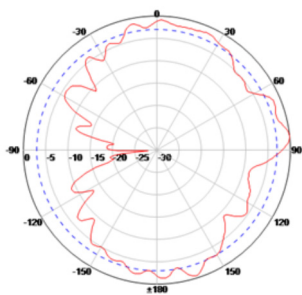

698-2700 MHz 1/3.5 dBi Omnidirectional LTE Antenna with N Plug

Ventev's TerraWave 698-2700 MHz 1/3.5 dBi omnidirectional antenna is designed for wireless networks operating in the LTE, GSM, CDMA, PCS, 4/5G and Wi-Fi / WLAN frequency ranges. This antenna has an N Male Connector and UV resistant radome. It is optimized for outdoor deployments with cellular modems where the antenna will be exposed to the elements. *Every TerraWave antenna is RoHS compliant, and is covered by Ventev's two-year TerraNet warranty program. For more information, contact a regional sales executive at 210-375-8482, 800-851-4965 or sales@ventev.com.*

Specifications		
Model No.	M301002001D0007	
Frequency Range	698-960 MHz	1710-2700 MHz
Gain	1 dBi	3.5 dBi
VSWR	≤ 2.5	≤ 2
Horizontal Beamwidth	360°	
Vertical Beamwidth	75° +/-15°	
Polarization	Vertical	
Max Power	50 Watts	
Connector	N Male	
Radome	Black UV Resistant ABS	
Dimensions	7.75" x .75"	
Mounting Method	Direct Connect	

Radiation Patterns

698 MHz

1710 MHz

2700 MHz

E Pattern

H Pattern