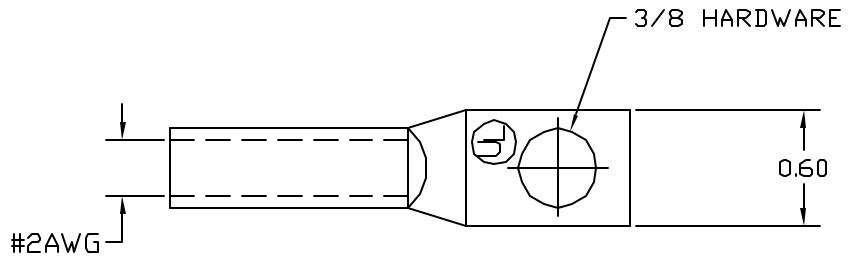

HARGER  
 GECLB23/8  
 BROWN

BARREL LABEL, TOP HALF

[Empty box]  
 [Empty box]  
 [Empty box]

BARREL LABEL, BOTTOM HALF

SEAMLESS COPPER ALLOY  
 TIN PLATE

50 PCS PER 4x4x4 CARTON

EST WT 0.04#

THIS DOCUMENT AND THE CONTENTS THEREOF IS THE PROPERTY OF HARGER INC., AND IS FURNISHED TO YOU FOR INFORMATION ONLY. THE INFORMATION CONTAINED HEREIN IS CONFIDENTIAL AND OF A PROPRIETARY NATURE AND MUST NOT BE DISCLOSED TO THIRD PARTIES WITHOUT THE EXPRESS WRITTEN APPROVAL OF HARGER INC.					PART NO. GECLB23/8		
					DRAWN BY: LAL		REVISION: -
	LET	REVISION	DATE	BY	CHECKED BY:  DATE: 020306		SCALE: FULL
TOLERANCES UNLESS NOTED: FRACTIONAL +/- 1/16 .00 +/- .03 .000 +/- .010					301 ZIEGLER DRIVE GRAYSLAKE, IL 60030 (847) 548-8700	SHEET: 1 OF 1	