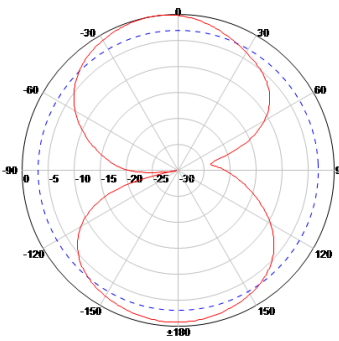

2.4/5 GHz 2/3.5 dBi Omnidirectional Wi-Fi Bantam Antenna with RPTNC connector

Ventev's TerraWave 2.4/5 GHz 2/3.5 dBi Bantam Antenna is designed to operate with any Wi-Fi network. The small, compact size and lightweight structure make it easy to install, and blends into any environment. *Every Ventev TerraWave antenna is covered by the Company's two-year TerraNet warranty program. For questions or to purchase product, contact your Regional Sales Executive at 210-375-8482, 800-851-4965 or sales@ventev.com.*

Specifications		
Model	M6020020R1D0002	
Frequency Range	2400 - 2500	5150-5850 MHz
Bandwidth	100	700 MHz
Gain	2 dBi	3.5 dBi
Horizontal Beamwidth	360°	360°
Vertical Beamwidth	~65°	~65°
Polarization	Vertical	
VSWR	≤ 2.0	
Nominal impedance	50 Ohm	
Maximum Power	50 W	
Connector Type	RPTNC Plug Connector	
Height	2"±0.04"	
Diameter	0.75"±0.01"	
Weight	0.06 lbs.	