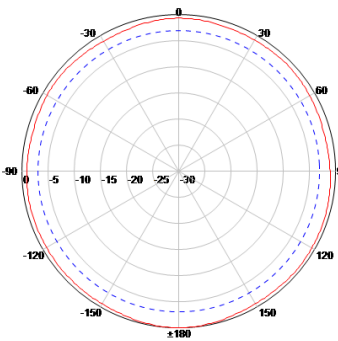

2450 MHz H-Plane