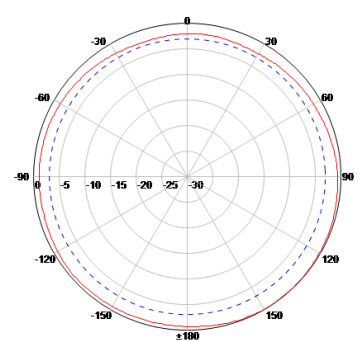

5550 MHz H-Plane