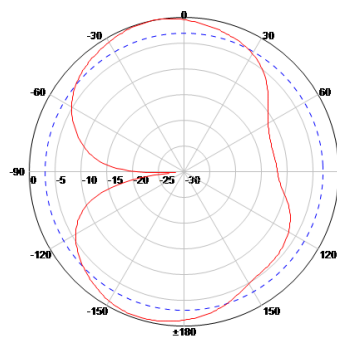

5550 MHz E-Plane