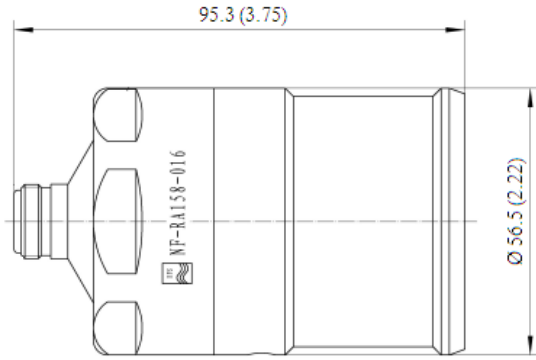

N Female Connector for 1-5/8" RADIAFLEX® cable

All information contained in the present datasheet is subject to confirmation at time of ordering