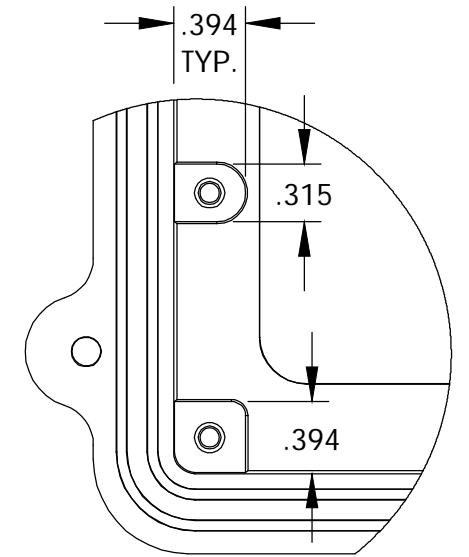

SIX (6) M4x0.7 PITCH x 20mm (.787") LG. {ACCEPTS M5 x 10mm (.394") LG. STAINLESS STEEL CAPTIVE SCREWS
 ϕ .175 x .315 DEEP BLIND HOLE (4x) SELF-TAPPING SCREWS (NOT SUPPLIED)}

MEETS NEMA 1, 2, 4, 4X, 12, 13 AND IP65 RATINGS
 MATERIAL - ALUMINUM ALLOY ADC-12
 FINISH - NATURAL (NO SUFFIX PART NO.)
 - SMOOTH BLACK (-B SUFFIX PART NO.)
 TOLERANCES: ALL HOLE DIAMETERS \pm .005
 ALL OTHER DIMENSIONS \pm .015