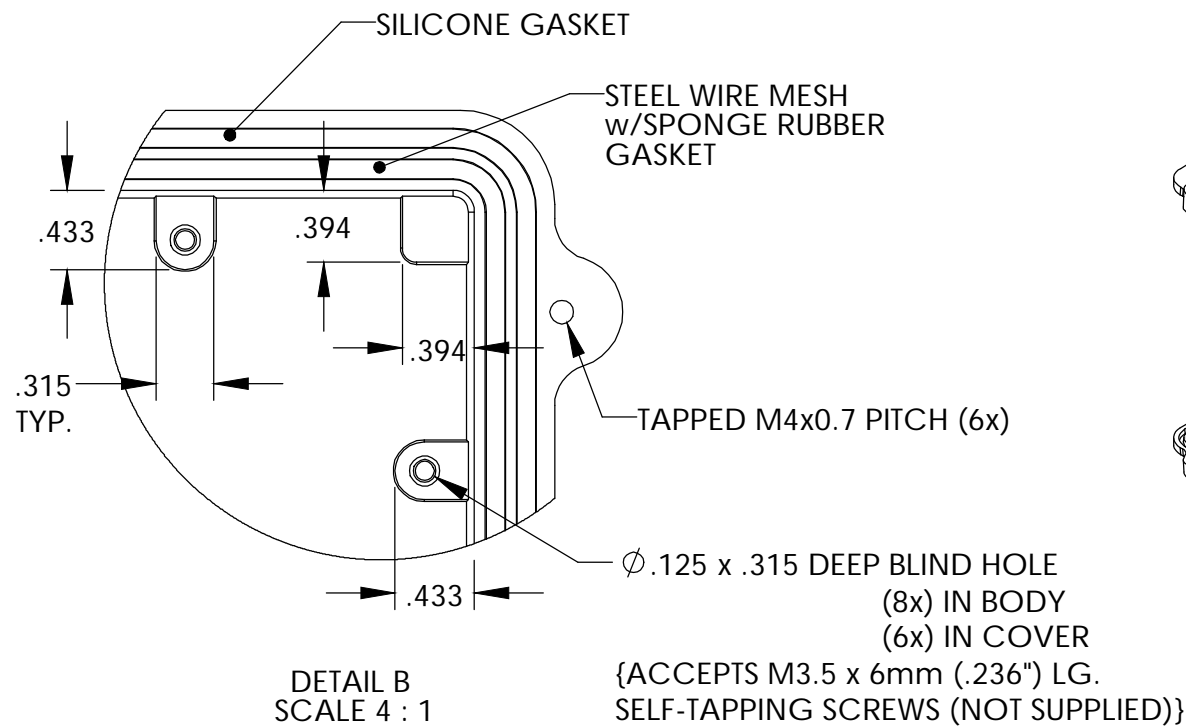

SIX (6) M4x0.7 PITCH x 20mm (.787") LG. {ACCEPTS M5 x 10mm (.394") LG. STAINLESS STEEL CAPTIVE SCREWS
 ϕ .175 x .315 DEEP BLIND HOLE (4x) SELF-TAPPING SCREWS (NOT SUPPLIED)}

MEETS NEMA 1, 2, 4, 4X, 12, 13 AND IP65 RATINGS
 MATERIAL - ALUMINUM ALLOY ADC-12
 FINISH - NATURAL (NO SUFFIX PART NO.)
 - SMOOTH BLACK (-B SUFFIX PART NO.)
 TOLERANCES: ALL HOLE DIAMETERS \pm .005
 ALL OTHER DIMENSIONS \pm .015