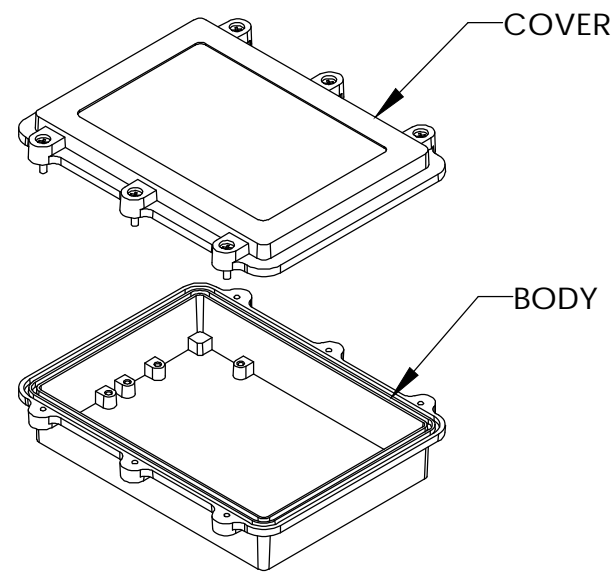

SIX (6) M4x0.7 PITCH x 20mm (.787") LG. {ACCEPTS M5 x 10mm (.394") LG. STAINLESS STEEL CAPTIVE SCREWS
 ϕ .175 x .315 DEEP BLIND HOLE (4x) SELF-TAPPING SCREWS (NOT SUPPLIED)}

MEETS NEMA 1, 2, 4, 4X, 12, 13 AND IP65 RATINGS
 MATERIAL - ALUMINUM ALLOY ADC-12
 FINISH - NATURAL (NO SUFFIX PART NO.)
 - SMOOTH BLACK (-B SUFFIX PART NO.)
 TOLERANCES: ALL HOLE DIAMETERS \pm .005
 ALL OTHER DIMENSIONS \pm .015