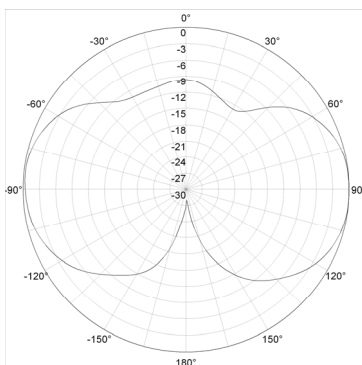

**TerraWave Solutions® 802.11n 2.4/5 GHz 6 dBi Outdoor
MIMO Omnidirectional Antenna with RPTNC Plug Connectors, 6-Pack Dual Band Leads**

TerraWave’s 6 dBi outdoor multiple-input and multiple-output (MIMO) omnidirectional antenna is designed to operate enterprise class 802.11n MIMO access points. With dual-band leads, each cable supports both 2.4 and 5 GHz, making it an ideal and aesthetically pleasing antenna to support demanding outdoor applications in next generation IEEE 802.11n wireless communication systems. The rugged enclosure makes this antenna perfectly suited for use in a warehouse or manufacturing environment where it must withstand exposure to moisture and dust. Includes an L-Bracket for mast and or wall mounting. Industrial beam clamps could be purchased as an additional option but are not included, sold separately. This antenna is also RoHS compliant. Every TerraWave antenna is covered by the Company’s two-year TerraNet warranty program. For questions and to purchase product, contact a regional sales executive at 210-375-8482, 800-851-4965 or sales@terrawave.com. Visit www.terrawave.com for additional information.

Specifications	
Model	M6060060MO1D3602O
Frequency Range	2400~2500 / 5150~5850 MHz
Bandwidth	100 / 700 MHz
Gain	6 dBi
Vertical Beamwidth	35°/25°
Horizontal Beamwidth	360°
VSWR	Typical ≤ 1.5 - 2.0
Nominal Impedance	50 Ohms
Polarization	Vertical
Isolation	≤ -15dB
Max Power	10W
Lightning Protection	Not DC Grounded
Connector	RPTNC Plug with 36" Pigtail
Dimensions	5.9" x 7"
Weight	3.15 lbs
Mast Mount Diameter	1.37"-1.97"
Operating Temperature Range	-40°F to +158°F
Wind Load	134 mph