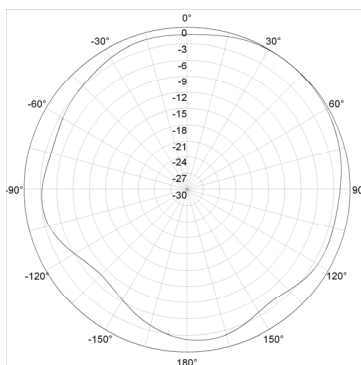

H-Plane Pattern

2.4 GHz