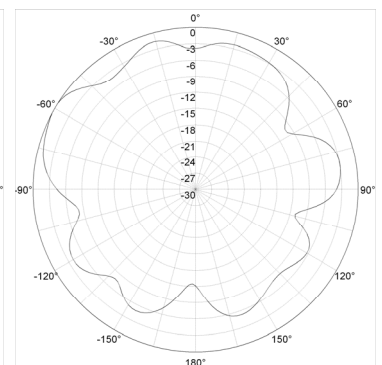

H-Plane Pattern

5 GHz