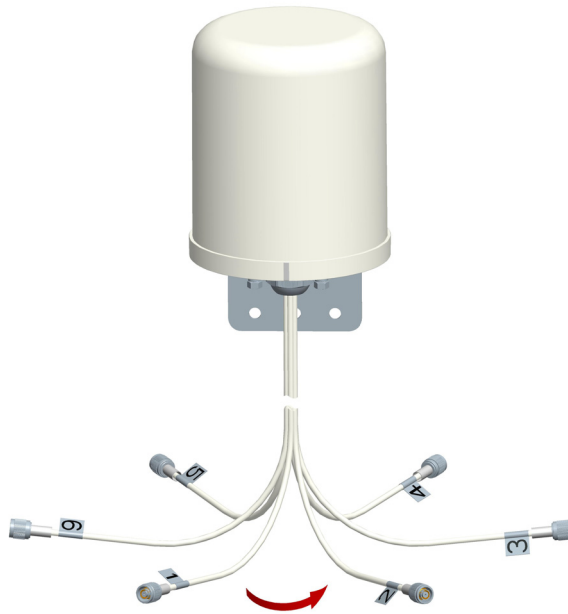

**TerraWave Solutions® 802.11n 2.4/5 GHz 6 dBi Outdoor
MIMO Omnidirectional Antenna with RPTNC Plug Connectors, 6-Pack Dual Band Leads**

Mounting Information for M6060060MO1D36020