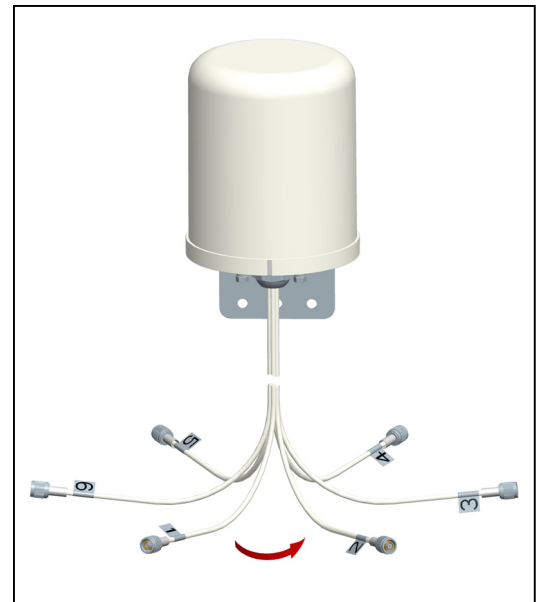

**TerraWave Solutions® 802.11n 2.4/5 GHz 6 dBi Outdoor
MIMO Omnidirectional Antenna with RPTNC Plug Connectors, 6-Pack Dual Band Leads**

TerraWave’s 6 dBi outdoor multiple-input and multiple-output (MIMO) omnidirectional antenna is designed to operate enterprise class 802.11n MIMO access points. With dual-band leads, each cable supports both 2.4 and 5 GHz, making it an ideal and aesthetically pleasing antenna to support demanding outdoor applications in next generation IEEE 802.11n wireless communication systems. The rugged enclosure makes this antenna perfectly suited for use in a warehouse or manufacturing environment where it must withstand exposure to moisture and dust. Includes an L-Bracket for mast and or wall mounting. Industrial beam clamps could be purchased as an additional option but are not included, sold separately. This antenna is also RoHS compliant. Every TerraWave antenna is covered by the Company’s two-year TerraNet warranty program. For questions and to purchase product, contact a regional sales executive at 210-375-8482, 800-851-4965 or sales@terrawave.com. Visit www.terrawave.com for additional information.

Specifications	
Model	M6060060MO1D3602O
Frequency Range	2400~2500 / 5150~5850 MHz
Bandwidth	100 / 700 MHz
Gain	6 dBi
Vertical Beamwidth	35°/25°
Horizontal Beamwidth	360°
VSWR	Typical ≤ 1.5 - 2.0
Nominal Impedance	50 Ohms
Polarization	Vertical
Isolation	≤ -15dB
Max Power	10W
Lightning Protection	Not DC Grounded
Connector	RPTNC Plug with 36" Pigtail
Dimensions	5.9" x 7"
Weight	3.15 lbs
Mast Mount Diameter	1.37"-1.97"
Operating Temperature Range	-40°F to +158°F
Wind Load	134 mph