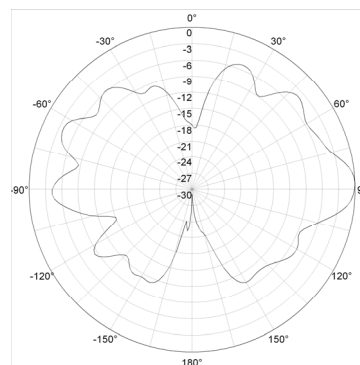

E-Plane Pattern