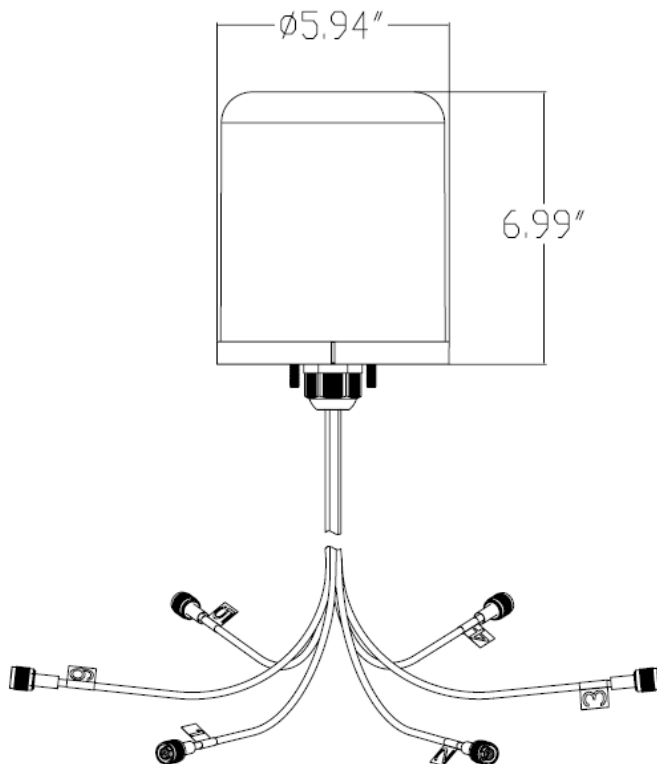

**TerraWave Solutions® 802.11n 2.4/5 GHz 6 dBi Outdoor
MIMO Omnidirectional Antenna with RPTNC Plug Connectors, 6-Pack Dual Band Leads**

Mounting Information for M6060060MO1D36020