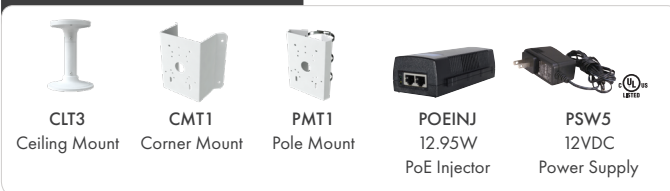

Optional Accessories

ONVIF is a trademark of Onvif, Inc. Chrome and Firefox use Java which requires an initial internet connection. Apple and the Apple logo are trademarks of Apple Inc., registered in the U.S. and other countries. App Store is a service mark of Apple Inc. Android, Google Play and the Google Play logo are trademarks of Google Inc. Speco Technologies is constantly developing and improving products. We reserve the right to modify product design and specifications without notice and without incurring any obligation. Spec Rev. 10/27/20

Apps available from the following:

800-645-5516 • Fax: 631-957-9142 or 631-957-3880 • specotech.com

speco technologies®