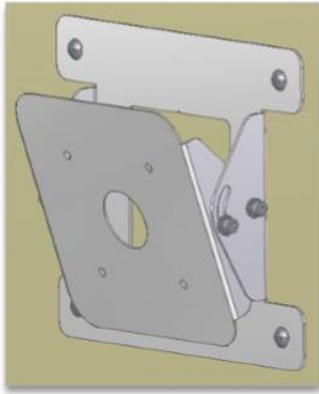

# Low Profile Nano Patch Antenna Mount

Ventev's Low Profile Nano Patch Mount allows inconspicuous, articulating positioning of the Nano Patch Antenna (221369). Mounts easily on a wall or any flat surface.

## SPECIFICATIONS

**SKU:** 244821

**Product Number:** TW-ART-MOUNT-LP

**Dimensions:** 6" X 5" X 1.21"

**Construction:** 5052 aluminum

**Mounting:** Surface

**Weight:** .80 lb.