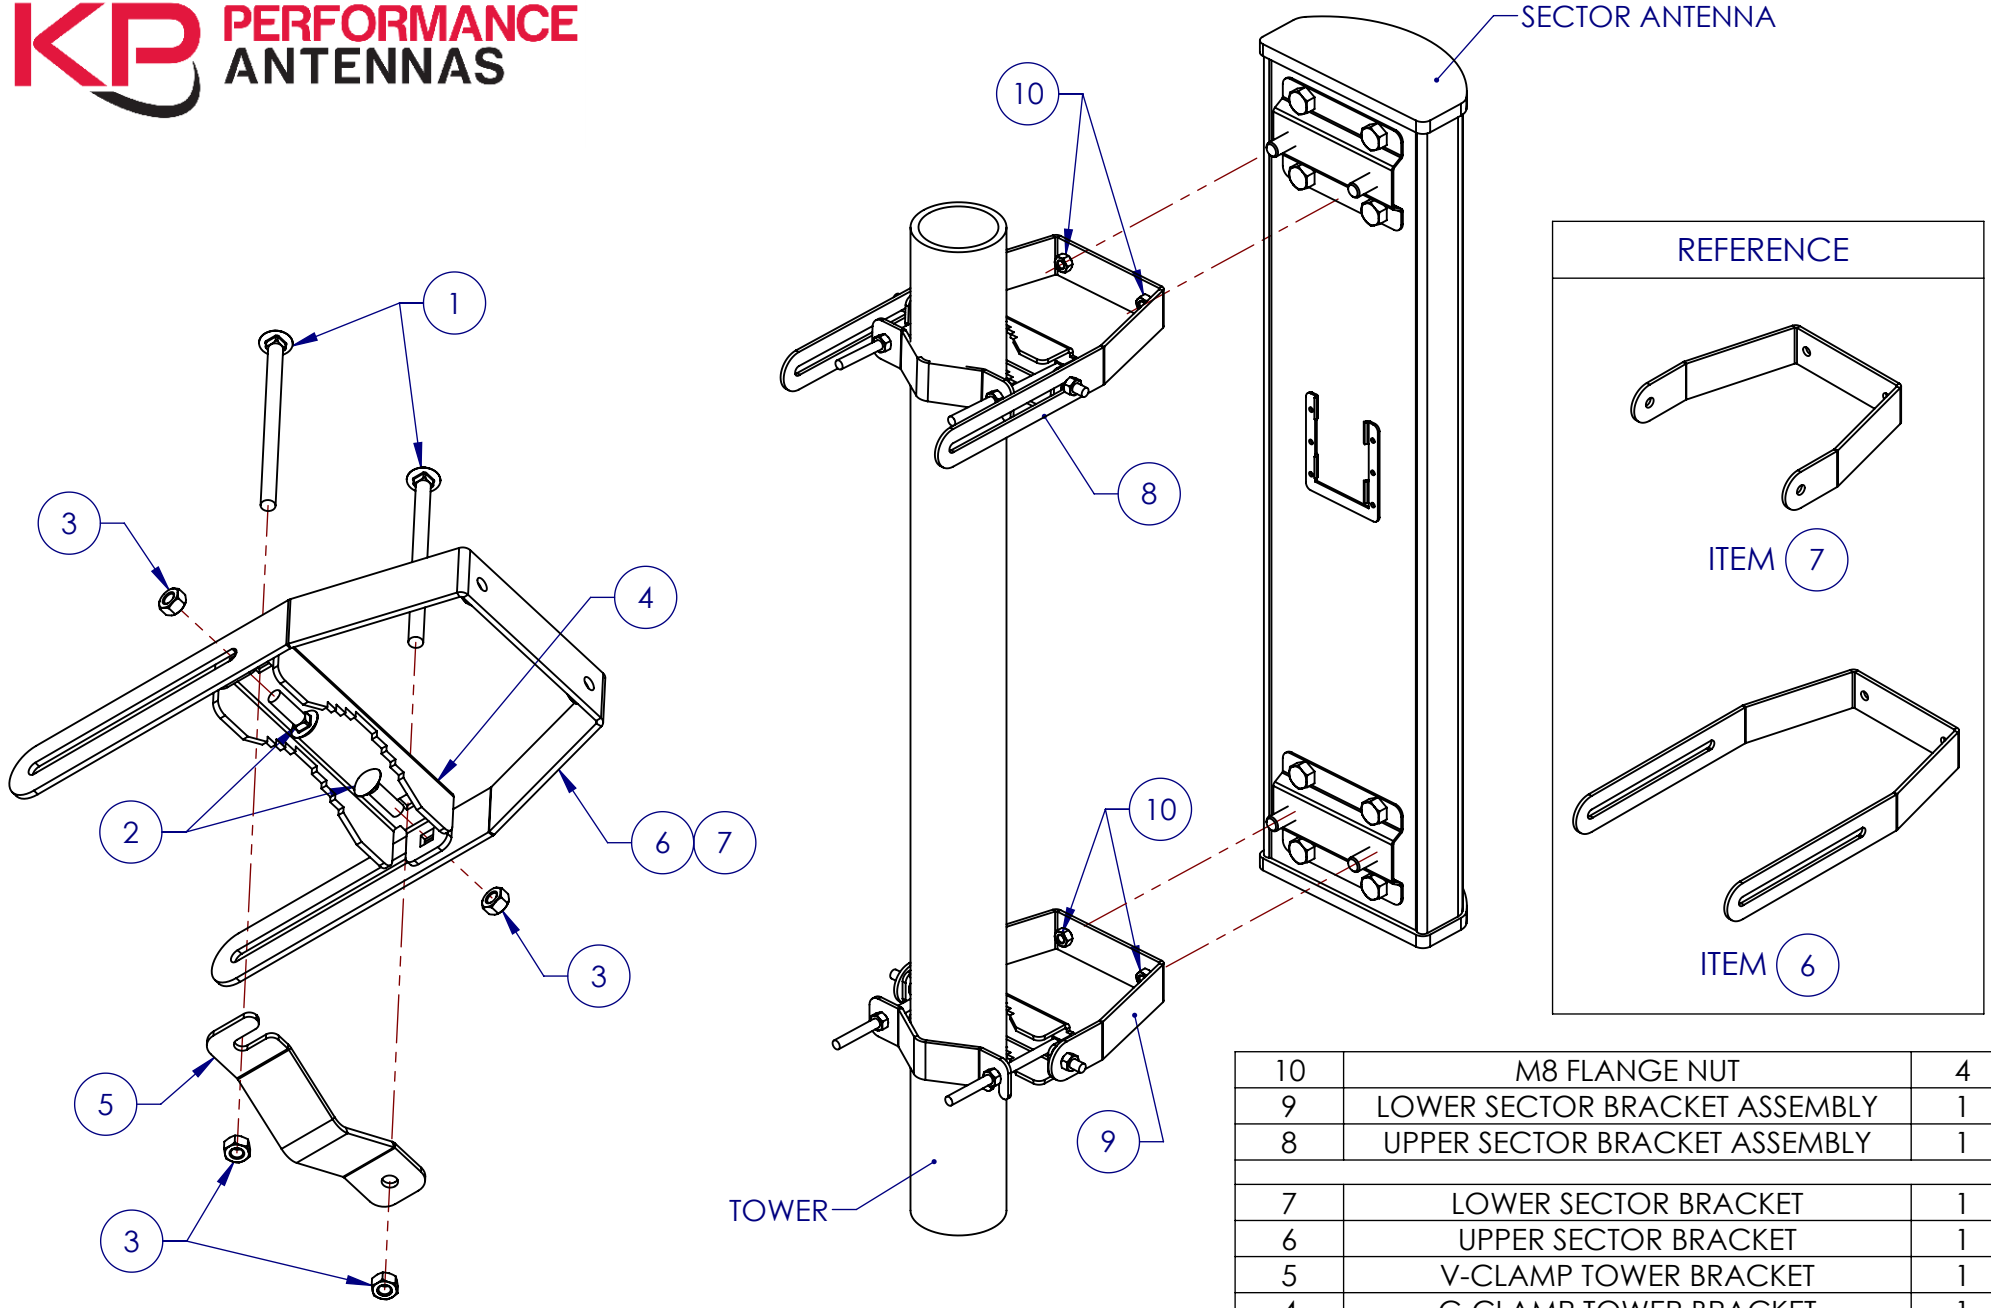

SECTOR ANTENNA MOUNTING BRACKET DIAGRAM

SECTOR BRACKET ASSEMBLY DIAGRAM
 UPPER MOUNTING BRACKET (SHOWN) USE ITEM 6
 LOWER MOUNTING BRACKET USE ITEM 7

10	M8 FLANGE NUT	4
9	LOWER SECTOR BRACKET ASSEMBLY	1
8	UPPER SECTOR BRACKET ASSEMBLY	1
7	LOWER SECTOR BRACKET	1
6	UPPER SECTOR BRACKET	1
5	V-CLAMP TOWER BRACKET	1
4	C-CLAMP TOWER BRACKET	1
3	M8 FLANGE NUT	4
2	M8 X 25 CARRIAGE BOLT	2
1	M8 X 125 CARRIAGE BOLT	2
NO.	DESCRIPTION	QTY