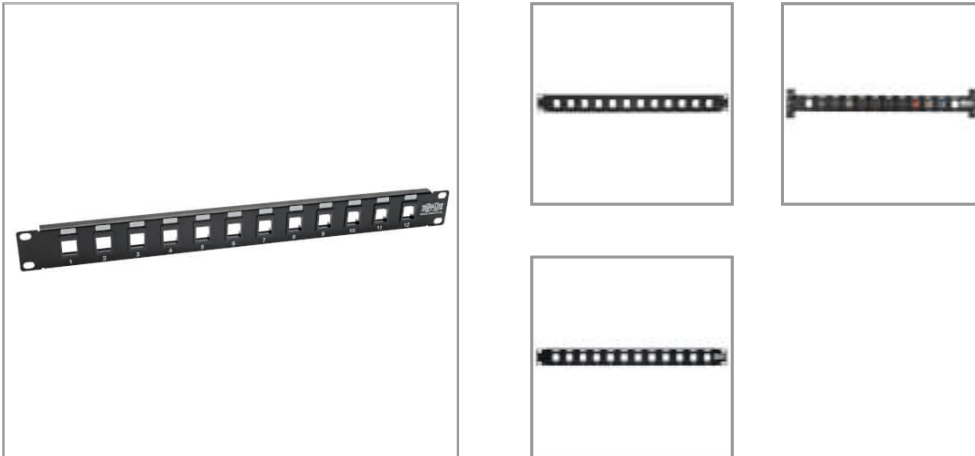

# 12-Port 1U Rack-Mount Unshielded Blank Keystone/Multimedia Patch Panel, RJ45 Ethernet, USB, HDMI, Cat5e/6

MODEL NUMBER: N062-012-KJ

Manages and organizes input and output cable connections in your network. Customizable solution for a variety of applications, including Ethernet, voice, audio/video and USB.

### Description

The N062-012-KJ 12-Port 1U Rack-Mount Unshielded Blank Keystone/Multimedia Patch Panel manages and organizes the cabling in your network. The 12 blank cutouts accommodate all Tripp Lite keystone jacks and some other keystone jacks in the market, including RJ45 Ethernet, HDMI audio/video, voice and USB applications. Ports are clearly numbered to help you identify connections. Mounts easily into 1U of an EIA-standard 19-inch two-post rack or wall-mount rack enclosure. Made from heavy-duty cold-rolled steel. Grounding wire included.

### Features

**Manages and Organizes a Wide Variety of Cabling** 12 Blank cutouts accommodate all Tripp Lite keystone jacks, and some other keystone jacks in the market  
 For use with RJ45 Ethernet, HDMI audio/video, voice, USB and other applications  
 Ports are numbered for easy connection identification  
 Heavy-duty cold-rolled steel construction  
**Quick, Easy Installation** Mounts easily into 1U of EIA-standard 19 in. 2-post rack or wall-mount rack enclosure  
 Includes grounding wire

### Highlights

- 12 blank cutouts compatible with all Tripp Lite keystone jacks
- For Ethernet, voice, audio/video, USB applications and more
- Heavy-duty cold-rolled steel construction
- Numbered ports for easy connection identification
- Mounts into 1U of standard 19 in. 2-post or wall-mount rack