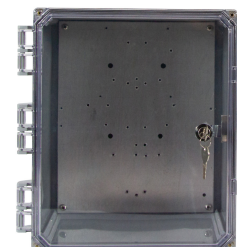

Door Type - Clear; Lock Type - Key

Hole Configuration	SKU	MFG Part #
Basic (No Holes)	293005	V12106KC-BASIC-T
Cord Grip Only	299749	V12106KC-CG-T
8 - 1/2 in. Holes and Cord Grip	209277	V12106KC-8.5-T